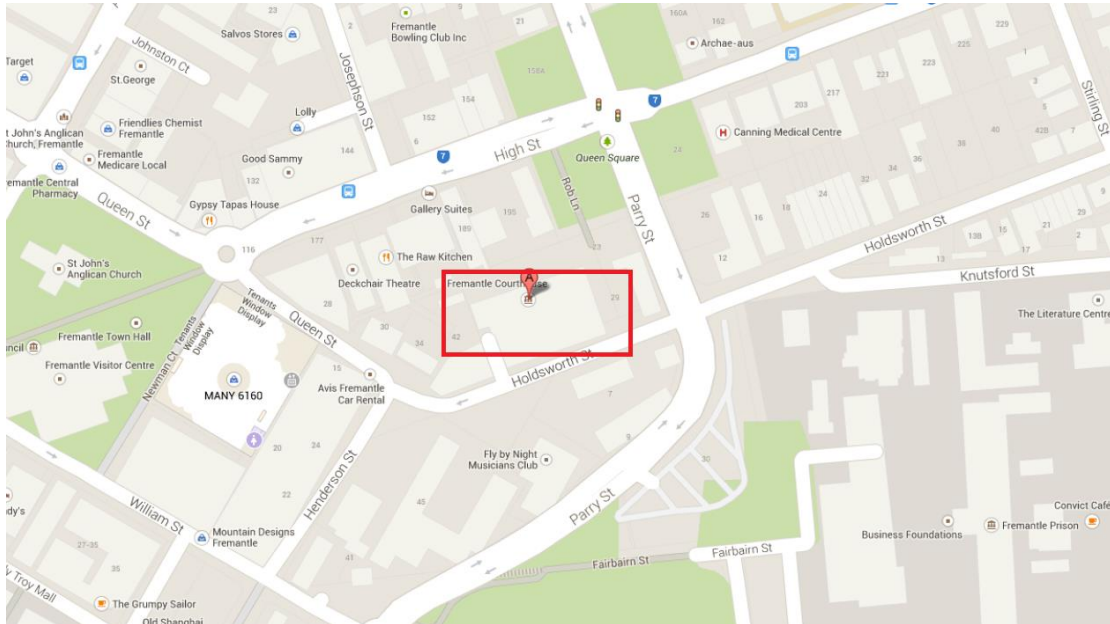

FREMANTLE COURT

Address: 8 Holdsworth Street Fremantle WA 6160

Contact Details:

Telephone: (08) 9431 0300

Facsimile: (08) 9430 4464

Email: fremantlecourt@justice.wa.gov.au

Parking Availability:

Parking is available in the Queensgate car park on Henderson St or Parry St car park.

Food:

Several shops and cafes are located within 5 mins of the court.