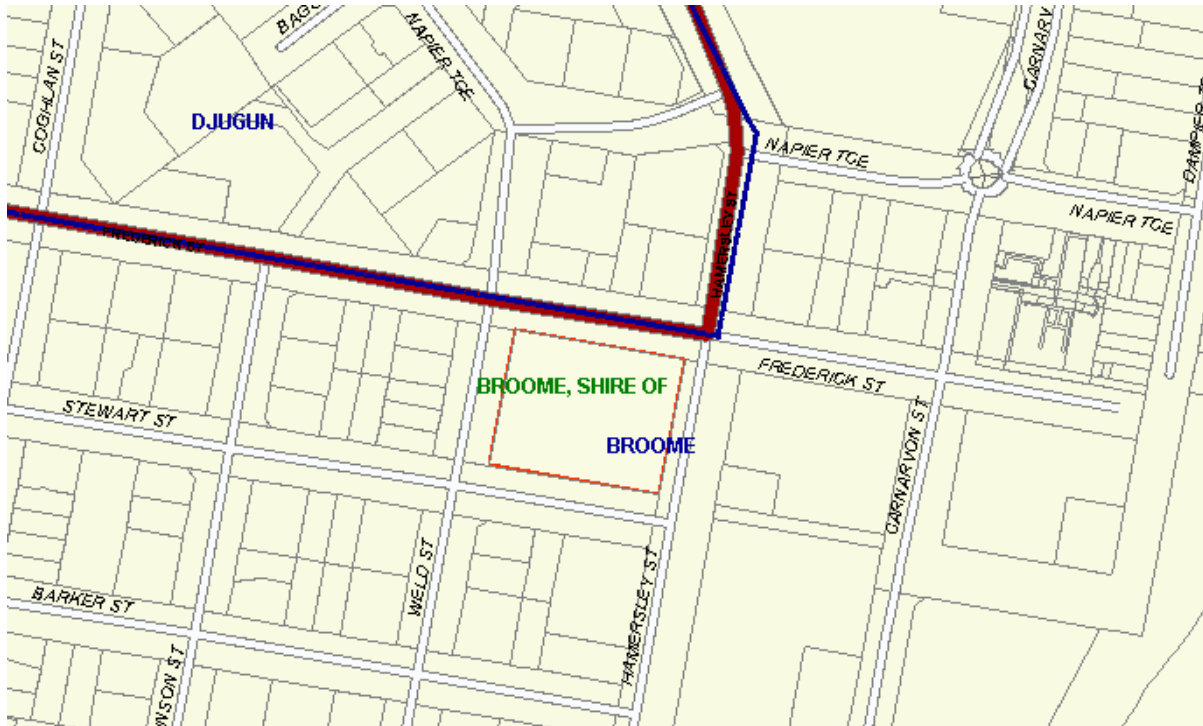

BROOME COURT

Address: Hamersley Street ,BROOME 6725

Contact Details:

Telephone: (08) 9192 1137

Facsimile: (08) 9192 1878

Email: broomecourt@justice.wa.gov.au

Parking Availability:

A public car park is available within the grounds of the courthouse. Further parking is available on the streets surrounding the courthouse.

Food:

A number of lunch options are located on Hamersley Street, Frederick Street and on the intersection of Napier Terrace and Carnarvon Street.

Other:

In the event there is a delay in being called into the courtroom you may wish to bring a bottle of water with you.